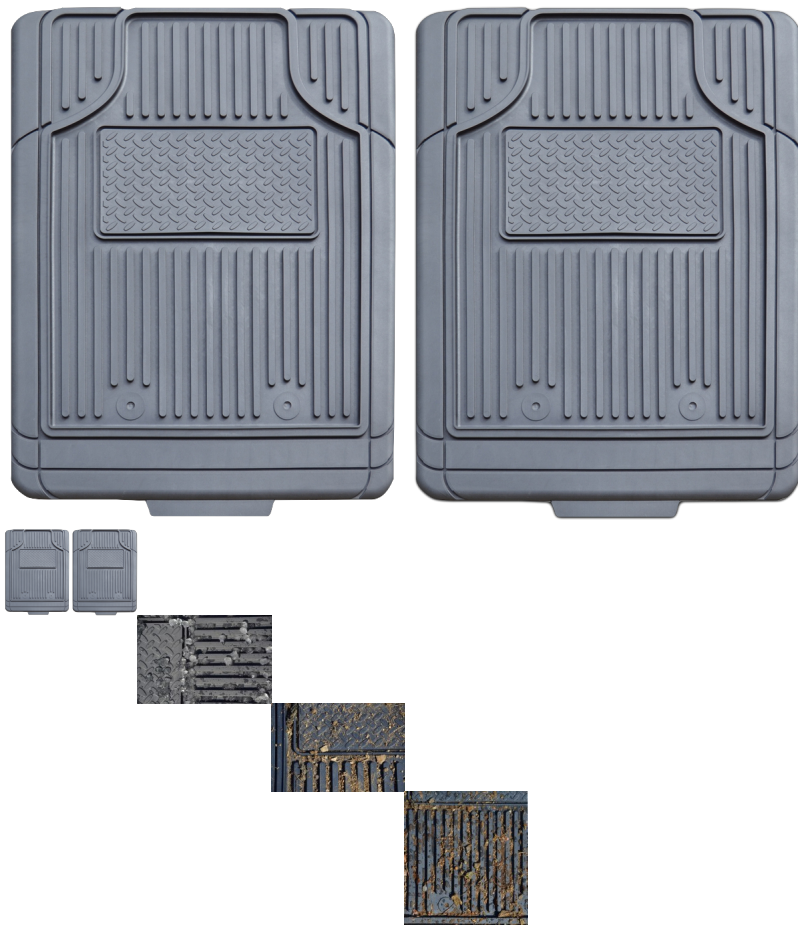

5200 SERIES PLAIN ALL WEATHER 2PC

2 Piece Universal All Weather fits most

Rating: Not Rated Yet

Price:

Variant price modifier:

Base price with tax:

Price with discount:

Salesprice with discount:

Sales price:

Sales price without tax:

Discount:

Tax amount:

[Ask a question about this product](#)

Description

The deep grooves and raised ridges in these heavy-duty mats catch and hold snow, slush and mud, while protecting the vehicle carpeting. It has a nibbed backing and driver-side positive retention to help keep the mats in place. The 5200 Series Plain All Weather mat comes in your choice of black, grey, or tan. This two piece set includes both driver and passenger side mats.