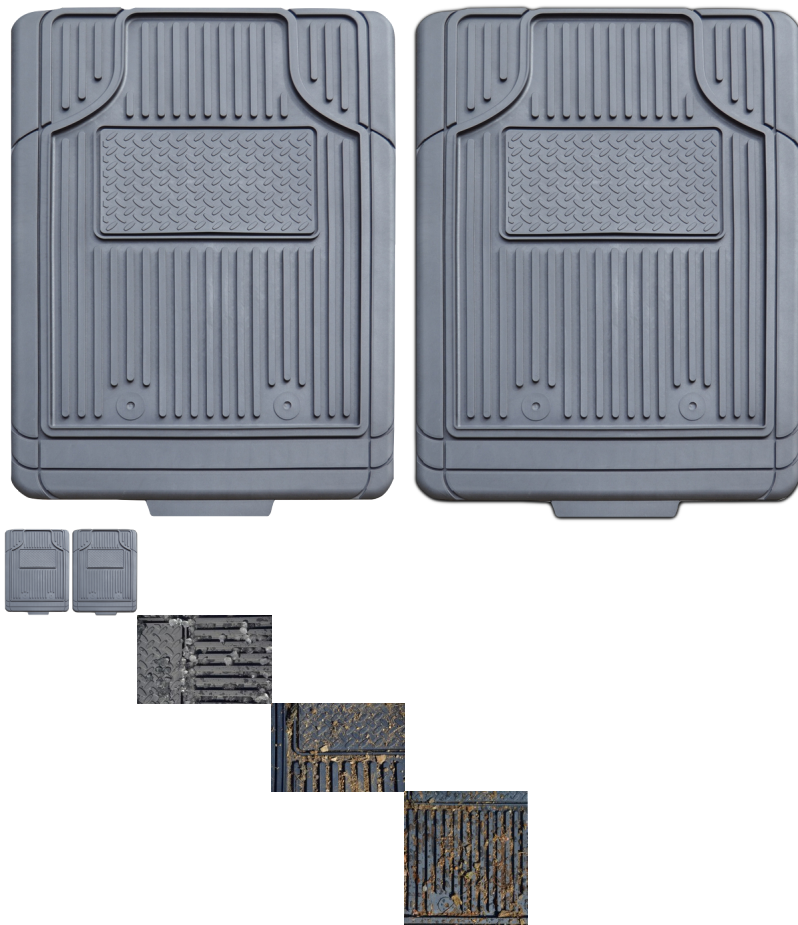

## 5200 SERIES PLAIN ALL WEATHER 2PC

2 Piece Universal All Weather fits most

Rating: Not Rated Yet

**Price:**

Variant price modifier:

Base price with tax:

Price with discount:

Salesprice with discount:

#### Description

The deep grooves and raised ridges in these heavy-duty mats catch and hold snow, slush and mud, while protecting the vehicle carpeting. It has a nibbed backing and driver-side positive retention to help keep the mats in place. The 5200 Series Plain All Weather mat comes in your choice of black, grey, or tan. This two piece set includes both driver and passenger side mats.