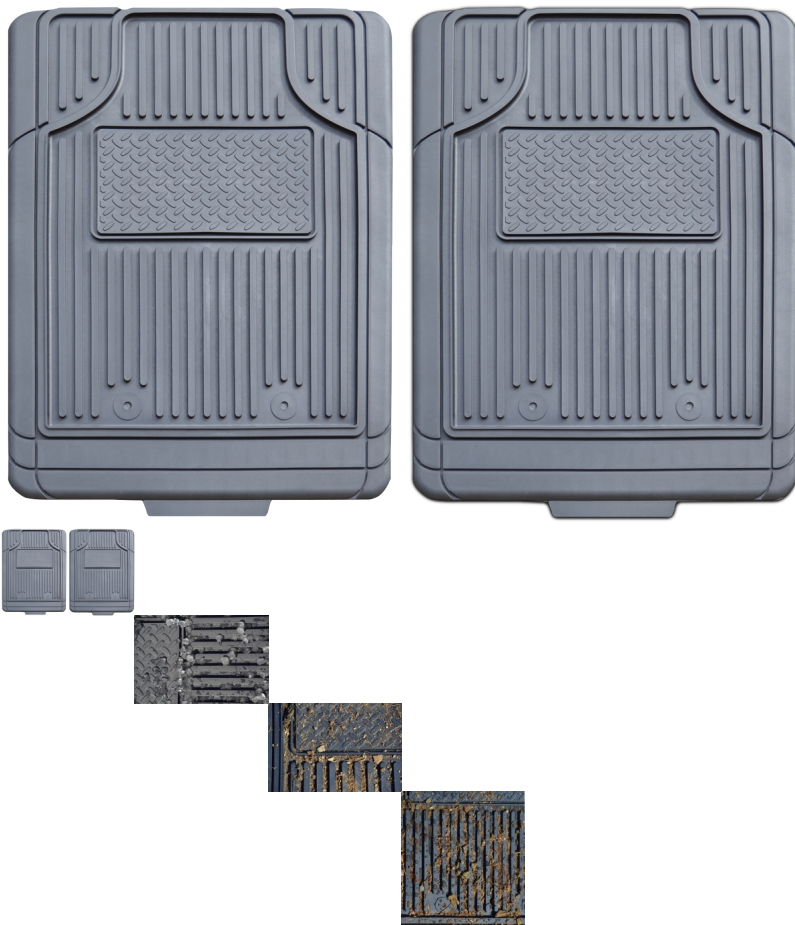

## 5200 SERIES PLAIN ALL WEATHER 2PC

2 Piece Universal All Weather fits most

Rating: Not Rated Yet

**Price:**

Variant price modifier:

Base price with tax:

Price with discount:

Salesprice with discount:

#### Description

The deep grooves and raised ridges in these heavy-duty mats catch and hold snow, slush and mud, while protecting the vehicle carpeting. It has a nibbed backing and driver-side positive retention to help keep the mats in place. The 5200 Series Plain All Weather mat comes in your choice of black, grey, or tan. This two piece set includes both driver and passenger side mats.