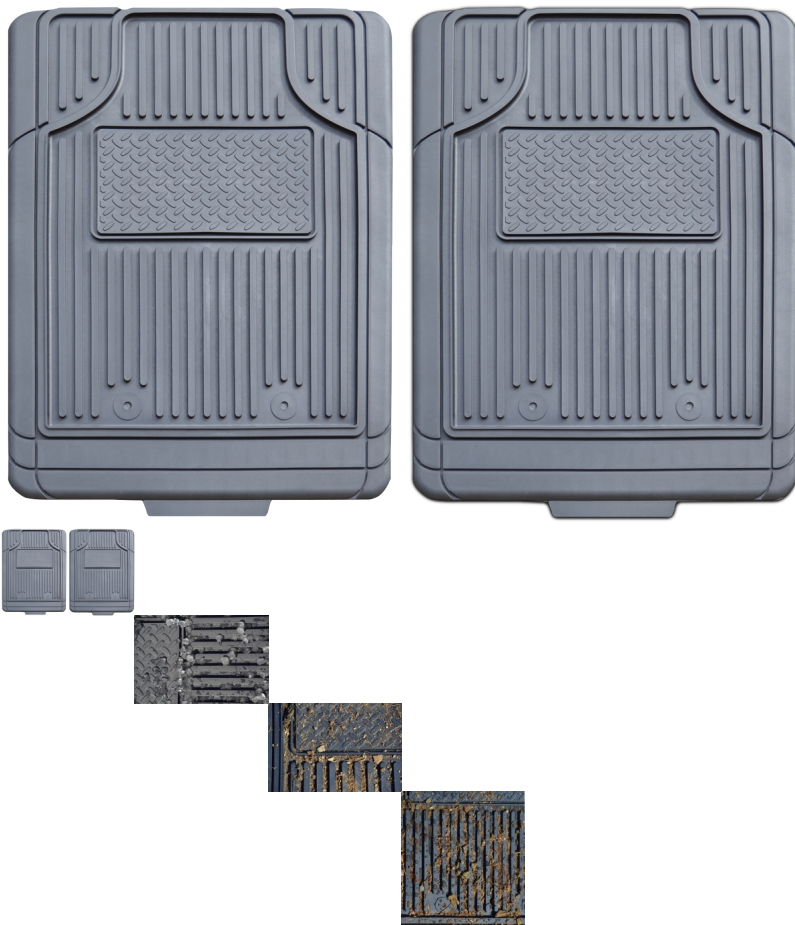

5200 SERIES PLAIN ALL WEATHER 2PC

2 Piece Universal All Weather fits most

Rating: Not Rated Yet

Price:

Variant price modifier:

Base price with tax:

Price with discount:

Salesprice with discount:

Sales price:

Sales price without tax:

Discount:

Tax amount:

[Ask a question about this product](#)

Description

The deep grooves and raised ridges in these heavy-duty mats catch and hold snow, slush and mud, while protecting the vehicle carpeting. It has a nibbed backing and driver-side positive retention to help keep the mats in place. The 5200 Series Plain All Weather mat comes in your choice of black, grey, or tan. This two piece set includes both driver and passenger side mats.