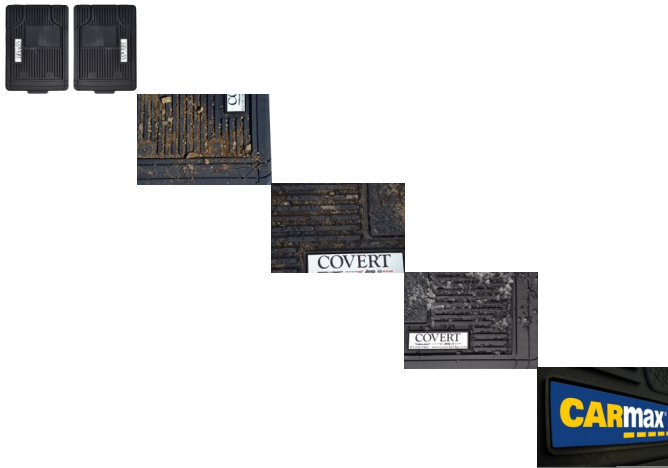

5400 SERIES ALL WEATHER MAT WITH LOGO 2PC

2 Piece Universal All Weather fits most

Rating: Not Rated Yet

Price:

Variant price modifier:

Base price with tax:

Price with discount:

Salesprice with discount:

Sales price:

Sales price without tax:

Discount:

Tax amount:

[Ask a question about this product](#)

Description

The deep grooves and raised ridges in these heavy-duty mats catch and hold snow, slush and mud, while protecting the vehicle carpeting. It has a nibbed backing and driver-side positive retention to help keep the mats in place. The 5400 Series All Weather mats with logo come in your choice of black, gray, or tan. Also included is your choice of your very own customized 4 color process logo. This two piece set includes both driver and passenger side mats.