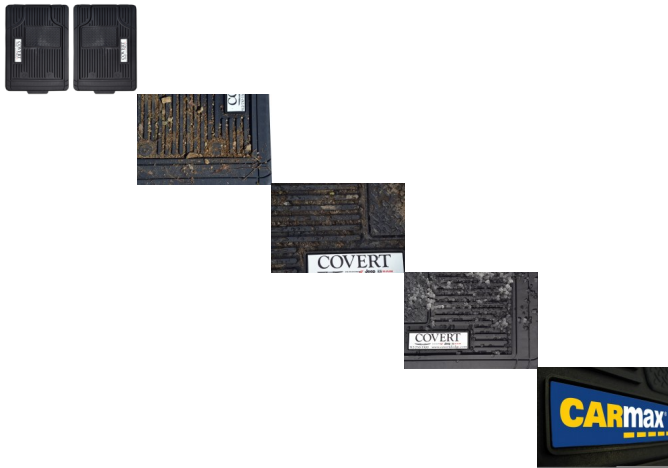

## 5400 SERIES ALL WEATHER MAT WITH LOGO 2PC

2 Piece Universal All Weather fits most

Rating: Not Rated Yet

**Price:**

Variant price modifier:

Base price with tax:

Price with discount:

Salesprice with discount:

#### Description

The deep grooves and raised ridges in these heavy-duty mats catch and hold snow, slush and mud, while protecting the vehicle carpeting. It has a nibbed backing and driver-side positive retention to help keep the mats in place. The 5400 Series All Weather mats with logo come in your choice of black, gray, or tan. Also included is your choice of your very own customized 4 color process logo. This two piece set includes both driver and passenger side mats.